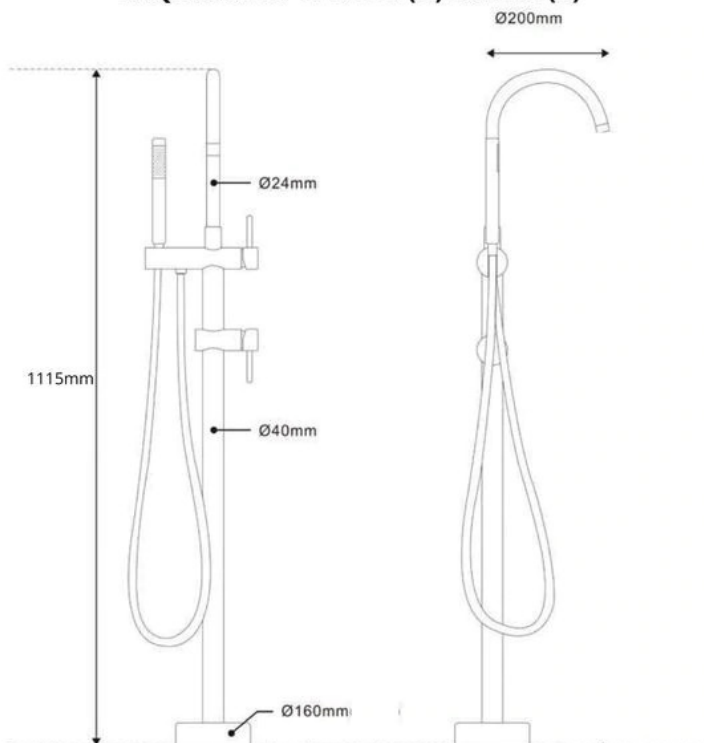

TAQFMSOHS:

TAQFMSOHS : 1115mm (H) 200mm (R)

DESCRIPTION

- Contemporary bath mixer with attached hand shower
- Durable ceramic disc cartridge with long lasting technology
- High gloss chrome on brass construction

WELS

WELS LPM	6
WELS Licence Number	0418
WELS Registration Code	S07180
WELS Star Rating	3

WARRANTY

- 10 Year Cartridge Warranty
- 5 Year Replacement Warranty
- 1 Year Parts & labour
- 1 Year on Finishes

- Product replacement does not include installation or removal of the original product
- Check product for damage before installation - installing a damaged product voids warranty

IMPORTANT NOTICE

- It is strongly recommended that any cut-outs made to your bench top is made based on the individual product dimensions.
- The dimensions of all ceramic products may vary from size guidelines due to material properties and the handmade manufacturing process
- All pictures and drawings on this brochure are representational only, changes in the product may have occurred since time of print.
- All prices on this brochure and The Sink Warehouse website are subject to change without notice.