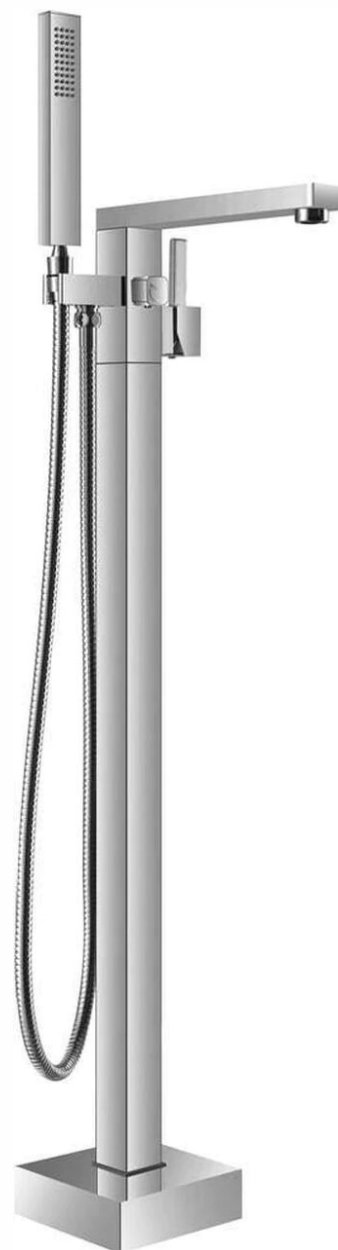

DESCRIPTION

- Contemporary bath mixer
- Durable ceramic disc cartridge with long lasting technology
- High gloss chrome on brass construction

WELS

WELS LPM	9
WELS Licence Number	1633
WELS Registration Code	S11472
WELS Star Rating	3

IMPORTANT NOTICE

- It is strongly recommended that any cut-outs made to your bench top is made based on the individual product dimensions.
- The dimensions of all ceramic products may vary from size guidelines due to material properties and the handmade manufacturing process
- All pictures and drawings on this brochure are representational only, changes in the product may have occurred since time of print.
- All prices on this brochure and The Sink Warehouse website are subject to change without notice.