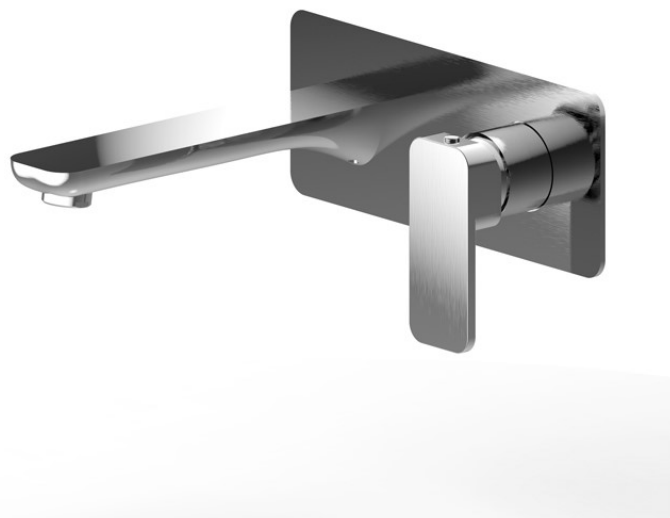

TAQFIOWBMBN
FIONA - BRUSHED NICKEL WALL BATH MIXER WITH SPOUT

TAQFIOWBM: 200mm (L) 180 mm (R) 130mm (H)

Combine our Fiona bathroom range with our flagship four finishes

DIMENSIONS

Length: 200mm | Height : 130mm | Reach : 180 mm

DESCRIPTION

Unique in design, functionality and colour, the Fiona brushed nickel wall spout with mixer makes for a sophisticated and contemporary addition to any bathroom. Featuring a long spout and mixer tap combined on a singular square back plate, this versatile tap is designed to suit a basin or a bath. We recommend using it if you want a mixer tap instead of three separate tap pieces (which we know are annoying to clean), and if you are renovating on a budget and don't want to pay for the expensive process of moving your plumbing out of the wall and into your basin. This design will save you money and modernise your bathroom at the same time. It's a win-win!

- The Fiona is a contemporary bath or basin mixer
- Perfect to suit a round or square design
- The Fiona has a durable ceramic disc cartridge that is extremely hardy and does not undergo the usual wear and tear experienced by conventional rubber washers.