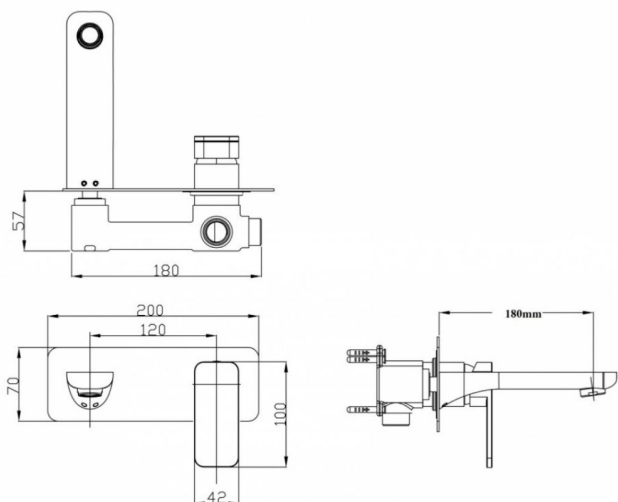

TAQFIOWBMBN
FIONA - BRUSHED NICKEL WALL BATH MIXER WITH SPOUT

TAQFIOWBM: 200mm (L) 180 mm (R) 130mm (H)

Combine our Fiona bathroom range with our flagship four finishes

DIMENSIONS

Length: 200mm | Height : 130mm | Reach : 180 mm

DESCRIPTION

Unique in design, functionality and colour, the Fiona brushed nickel wall spout with mixer makes for a sophisticated and contemporary addition to any bathroom. Featuring a long spout and mixer tap combined on a singular square back plate, this versatile tap is designed to suit a basin or a bath. We recommend using it if you want a mixer tap instead of three separate tap pieces (which we know are annoying to clean), and if you are renovating on a budget and don't want to pay for the expensive process of moving your plumbing out of the wall and into your basin. This design will save you money and modernise your bathroom at the same time. It's a win-win!

- The Fiona is a contemporary bath or basin mixer
- Perfect to suit a round or square design
- The Fiona has a durable ceramic disc cartridge that is extremely hardy and does not undergo the usual wear and tear experienced by conventional rubber washers.