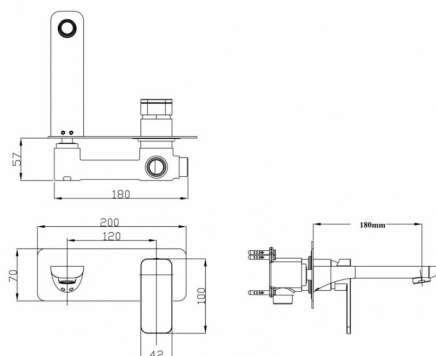

**TAQFIOWBMB**  
**FIONA - BLACK WALL BATH MIXER WITH SPOUT**

TAQFIOWBM: 200mm (L) 180 mm (R) 130mm (H)

Combine our Fiona bathroom range with our flagship four finishes

**DIMENSIONS**

Length: 200mm | Height : 130mm | Reach : 180 mm

**DESCRIPTION**

- The Fiona is a contemporary, chrome bath or basin mixer
- Perfect to suit a round or square design
- The Fiona has a durable ceramic disc cartridge that is extremely hardy and does not undergo the usual wear and tear experienced by conventional rubber washers.