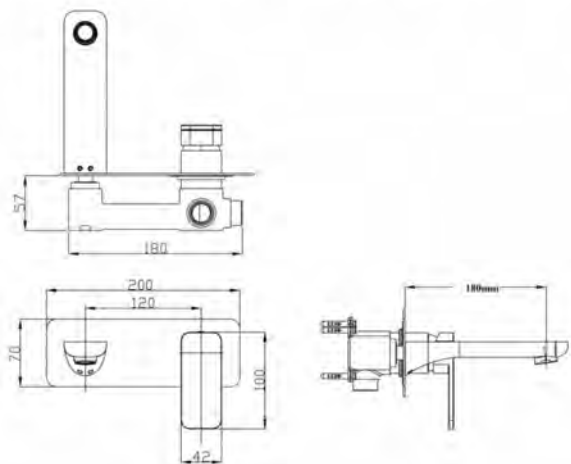

TAQFIOWBM
FIONA - CHROME WALL BATH MIXER WITH SPOUT

TAQFIOWBM: 200mm (L) 180 mm (R) 130mm (H)

Combine our Fiona bathroom range with our flagship four finishes

DIMENSIONS

Length: 200mm | Height : 130mm | Reach : 180 mm

DESCRIPTION

Unique in design, functionality and colour, the Fiona chrome wall spout with mixer makes for a sophisticated and contemporary addition to any bathroom. Featuring a long spout and mixer tap combined on a singular square back plate, this versatile tap is designed to suit a basin or a bath. We recommend using it if you want a mixer tap instead of three separate tap pieces (which we know are annoying to clean), and if you are renovating on a budget and don't want to pay for the expensive process of moving your plumbing out of the wall and into your basin. This design will save you money and modernise your bathroom at the same time. It's a win-win!

- The Fiona is a contemporary, chrome bath or basin mixer
- Perfect to suit a round or square design
- The Fiona has a durable ceramic disc cartridge that is extremely hardy and does not undergo the usual wear and tear experienced by conventional rubber washers.