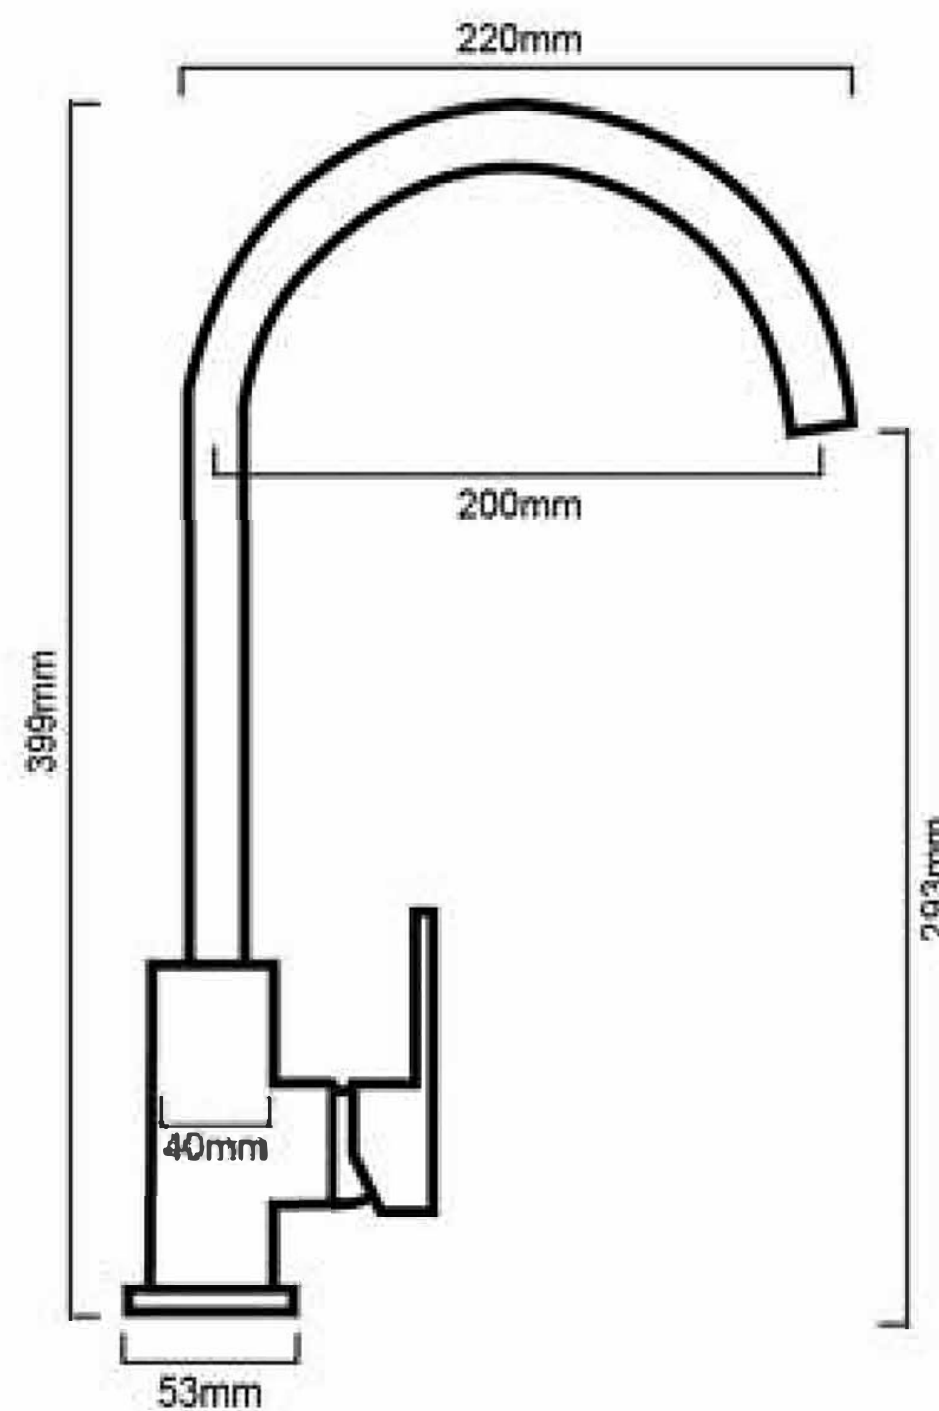

## DESCRIPTION

- The Fiona is a contemporary, square, chrome, single lever, gooseneck sink mixer
- It is constructed from solid brass and features a high gloss, chrome finish
- 360° degree swivel spout
- Incorporates ceramic disc cartridge technology for increased product longevity