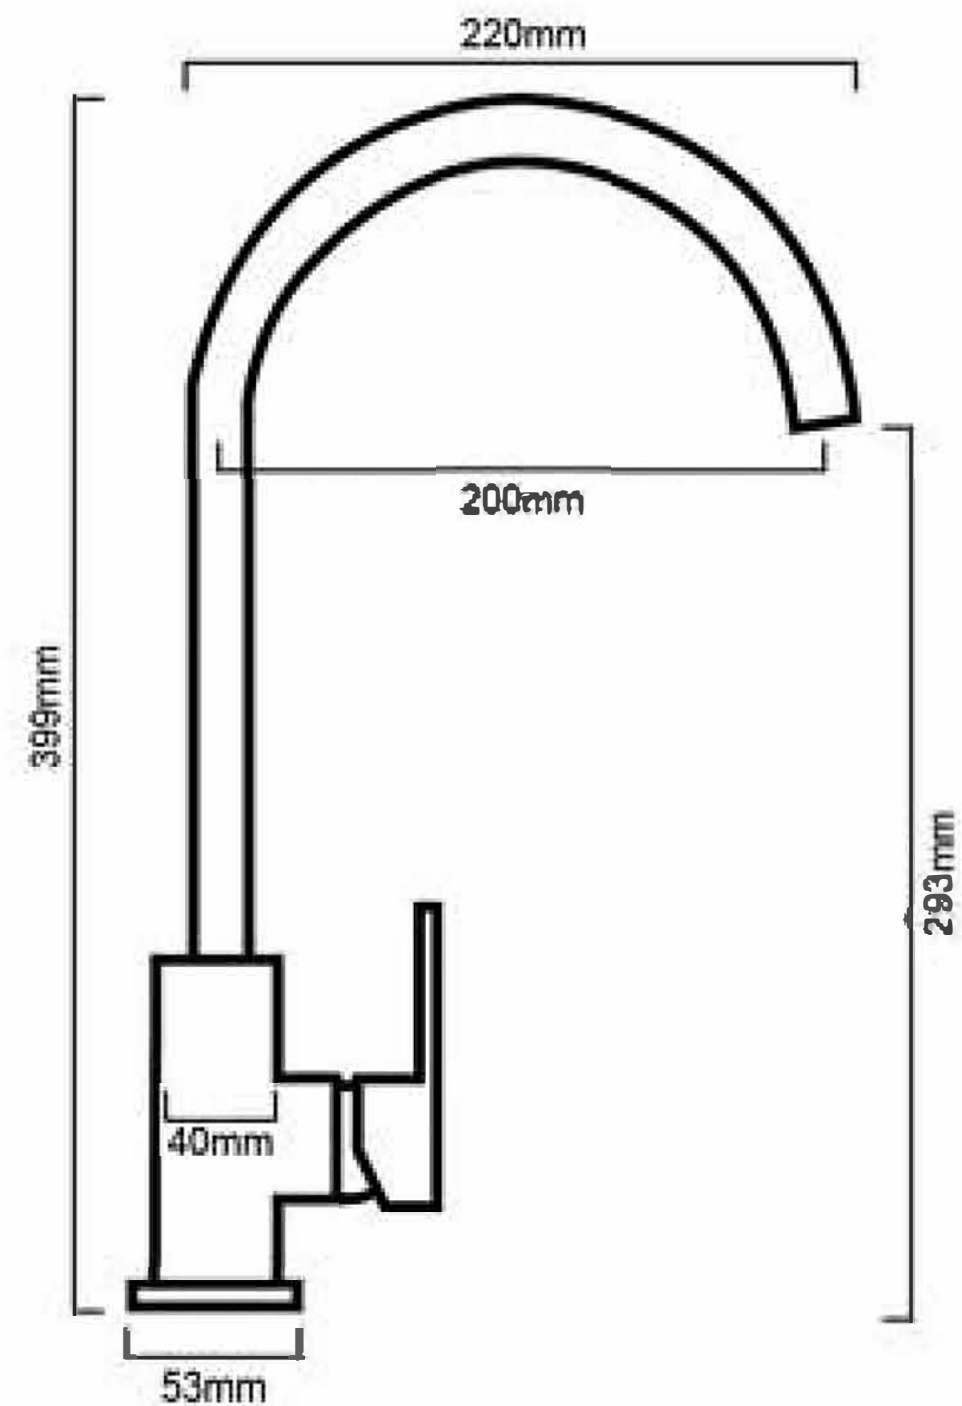

TAQFIOSMB: FIONA - BLACK GOOSENECK SINK MIXER

TAQFIOSMC/B:

DESCRIPTION

- The Fiona is a contemporary, square, black, single lever, gooseneck sink mixer
- It is constructed from solid brass and features an electroplated, matte black finish
- 360° degree swivel spout
- Perfect compliment to any black composite granite sink
- Incorporates ceramic disc cartridge technology for increased product longevity