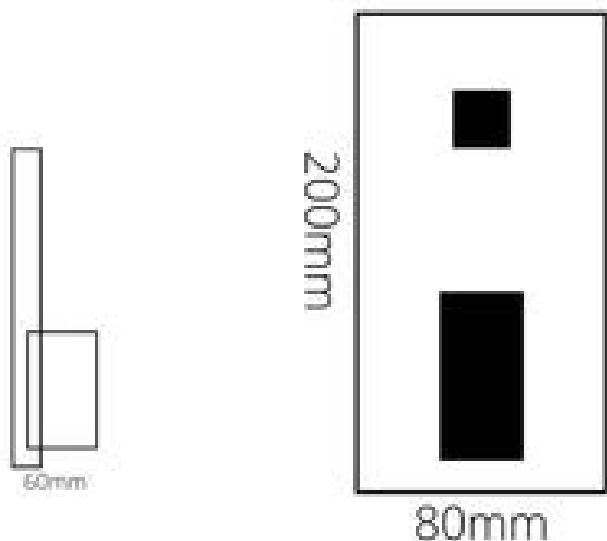

TAQFIOBSD : 200mm (L) x 60mm (H) x 80mm (W)

Combine our Fiona bathroom range with our flagship finishes

DIMENSIONS

Width: 80mm | Length: 200mm | Height: 60mm

DESCRIPTION

- The Fiona is a contemporary bath/shower diverter mixer
- Perfect to suit a round or square design
- Durable ceramic disc cartridge with long lasting technology