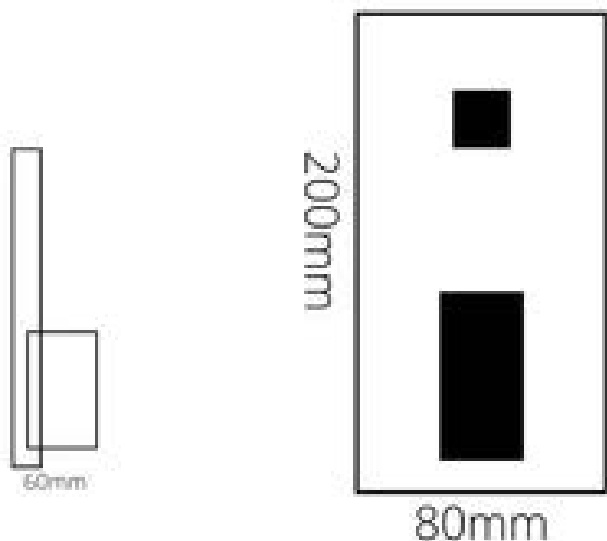

TAQFIOBSD
FIONA - BATH/SHOWER MIXER WITH DIVERTER

TAQFIOBSD : 200mm (L) x 60mm (H) x 80mm (W)

Combine our Fiona bathroom range with our flagship finishes

DIMENSIONS

Width: 80mm | Length: 200mm | Height: 60mm

DESCRIPTION

- The Fiona is a contemporary bath/shower diverter mixer
- Perfect to suit a round or square design
- Durable ceramic disc cartridge with long lasting technology

WARRANTY

5 Year Replacement Product Warranty / 1 Year on Finishes