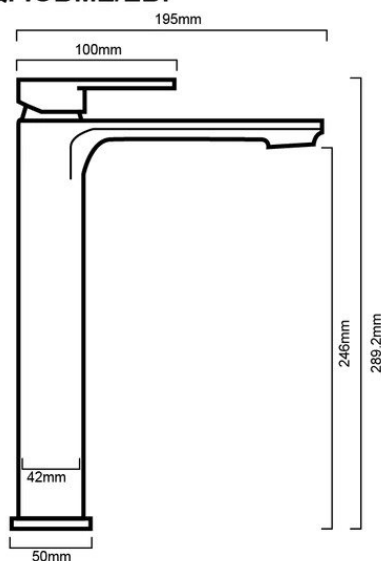

TAQFIOBMEGM
FIONA - GUN METAL EXTENDED BASIN MIXER

TAQFIOBME/EB:

Combine our Fiona bathroom range with our flagship four finishes

DIMENSIONS

Length: 195mm | Width: 42mm | Height : 289mm

DESCRIPTION

- Contemporary single lever basin mixer
Perfect to suit a round or square design
Durable ceramic disc cartridge with long lasting technology
Gun Metal on brass construction

WELS
WELS LPM: 4
WELS Licence Number: 1368
WELS Registration Code: T32008
WELS Star Rating: 6

IMPORTANT NOTICE

- The dimensions of all ceramic products may vary from size guidelines due to material properties and the handmade manufacturing process.
- All pictures and drawings on this brochure are representational only, changes in the product may have occurred since time of print.
- All prices on this brochure and The Sink Warehouse website are subject to change without notice.