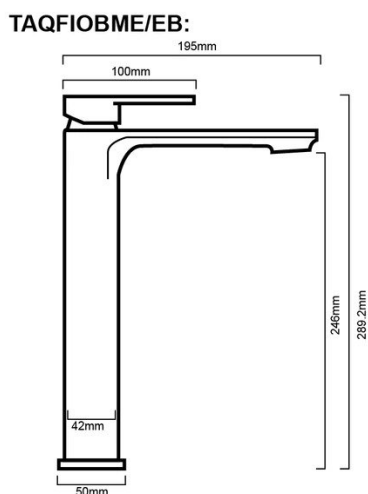

**TAQFIOBMEB**  
**FIONA - BLACK EXTENDED BASIN MIXER**

Combine our Fiona bathroom range with our flagship four finishes

**DIMENSIONS**

Length: 195mm | Width: 42mm | Height : 289mm

**DESCRIPTION**

WELS

WELS LPM: 4

WELS Licence Number: 1368

WELS Registration Code: T32008

WELS Star Rating: 6

- Contemporary single lever basin mixer  
 Perfect to suit a round or square design  
 Durable ceramic disc cartridge with long lasting technology  
 Chrome on brass construction  
 All Black Tapware Finishes Are Covered By A 12 Month Warranty Period Only (Black Tapware Will Invariably Chip Over Time)