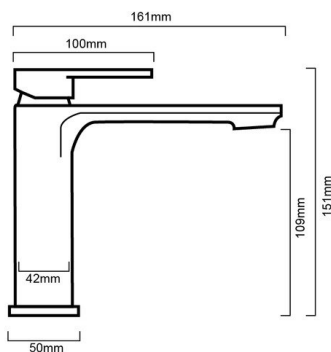

**TAQFIOBMB
 FIONA - BLACK BASIN MIXER**

TAQFIOBMC/B:

Combine our Fiona bathroom range with our flagship four finishes

DIMENSIONS

Length: 161mm | Width: 42mm | Height : 151mm

DESCRIPTION

- Contemporary single lever basin mixer
- Perfect to suit a round or square design
- Durable ceramic disc cartridge with long lasting technology
- Chrome on brass construction

WELS

WELS LPM: 6

WELS Licence Number: 1368

WELS Registration Code: T31170

WELS Star Rating: 5

All Black Tapware Finishes Are Covered By A 12 Month Warranty Period Only (Black Tapware Will Invariably Chip Over Time)