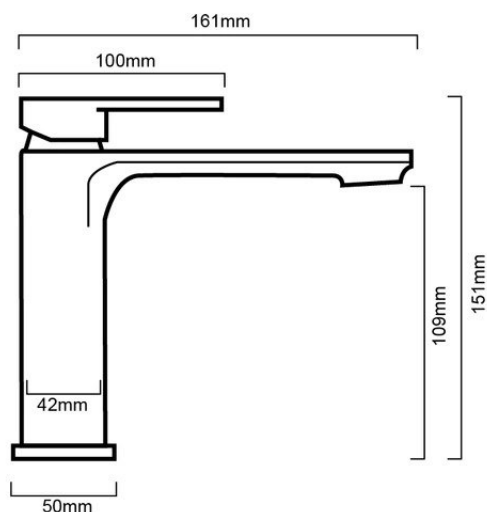

TAQFIOBMC
FIONA - BASIN MIXER

TAQFIOBMC/B:

Combine our Fiona bathroom range with our flagship four finishes

DIMENSIONS

Length: 161mm | Width: 42mm | Height : 151mm

DESCRIPTION

- Contemporary single lever basin mixer
Perfect to suit a round or square design
Durable ceramic disc cartridge with long lasting technology
Chrome on brass construction

WELS
WELS LPM: 6
WELS Licence Number: 1368
WELS Registration Code: T31170
WELS Star Rating: 5

IMPORTANT NOTICE

- The dimensions of all ceramic products may vary from size guidelines due to material properties and the handmade manufacturing process.
- All pictures and drawings on this brochure are representational only, changes in the product may have occurred since time of print.
- All prices on this brochure and The Sink Warehouse website are subject to change without notice.