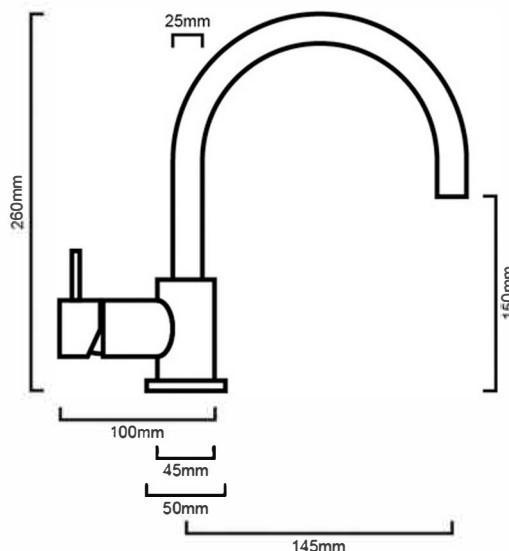

TAQFBM:

DESCRIPTION

- Contemporary single lever gooseneck basin mixer
- Swivel spout
- Durable ceramic disc cartridge with long lasting technology
- High gloss chrome on brass construction

WELS

Wels LPM	6
Wels Lisence Number	1163
Wels Registration Code	T13531
Wels Star Rating	5

IMPORTANT NOTICE

- It is strongly recommended that any cut-outs made to your bench top is made based on the individual product dimensions.
- The dimensions of all ceramic products may vary from size guidelines due to material properties and the handmade manufacturing process
- All pictures and drawings on this brochure are representational only, changes in the product may have occurred since time of print.
- All prices on this brochure and The Sink Warehouse website are subject to change without notice.