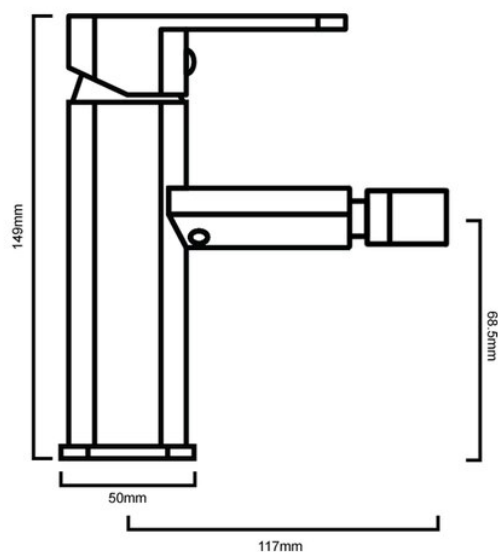

TAQELEBID ELEGANT - BIDET MIXER

TAQELEBID:

DIMENSIONS

Length: 117mm | Width: 50mm | Height: 149mm

DESCRIPTION

- The Elegant is a modern, round, chrome, single lever bidet mixer
- It is constructed from solid brass and features a high gloss, chrome Finish
- Combine with one of our bidets to create a complete suite
- Incorporates ceramic disc cartridge technology for increased product longevity

WARRANTY

10 Year Cartridge Replacement Warranty / 5 Year Replacement Product Warranty / 1 Year Parts, Labour & Finishes

- Product replacement does not include installation or removal of the original product
- Check product for damage before installation - installing a damaged product voids warranty

IMPORTANT NOTICE

- The dimensions of all ceramic products may vary from size guidelines due to material properties and the handmade manufacturing process.
- All pictures and drawings on this brochure are representational only, changes in the product may have occurred since time of print.
- All prices on this brochure and The Sink Warehouse website are subject to change without notice.

To contact The Sink Warehouse email us at info@sinkwarehouse.com.au