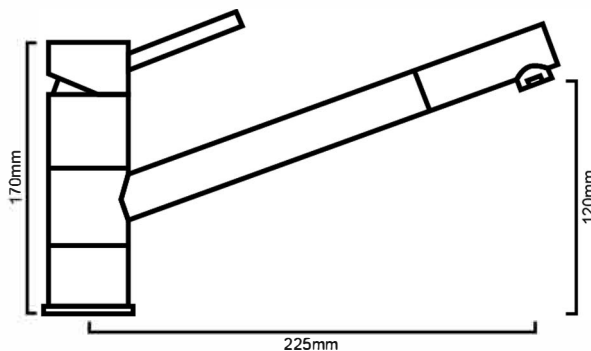

TAQSM DERBY:

DESCRIPTION

- Contemporary single lever sink mixer
- Swivel spout
- Durable ceramic disc cartridge with long lasting technology
- High gloss chrome on brass construction

WELS

Wels LPM	6
Wels Lisence Number	1163
Wels Registration Code	T13530
Wels Star Rating	5

WARRANTY

- 10 Year Cartridge Warranty
- 5 Year Replacement Warranty
- 1 Year Parts & labour
- 1 Year on Finishes

- Product replacement does not include installation or removal of the original product
- Check product for damage before installation - installing a damaged product voids warranty

IMPORTANT NOTICE

- It is strongly recommended that any cut-outs made to your bench top is made based on the individual product dimensions.
- The dimensions of all ceramic products may vary from size guidelines due to material properties and the handmade manufacturing process
- All pictures and drawings on this brochure are representational only, changes in the product may have occurred since time of print.
- All prices on this brochure and The Sink Warehouse website are subject to change without notice.

To contact The Sink Warehouse email us at info@sinkwarehouse.com.au