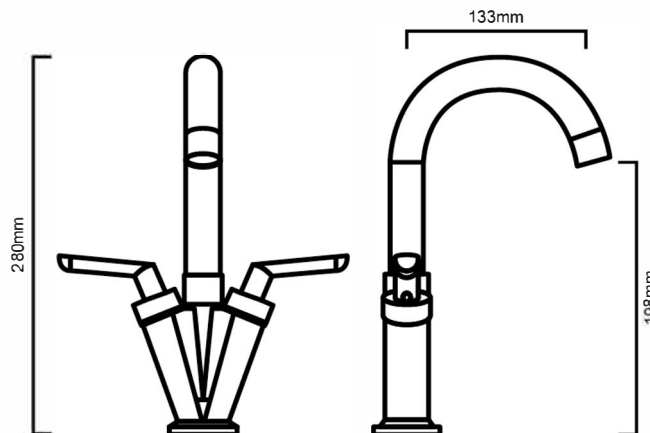

TAQDABM : DANE - GOOSENECK SWIVEL BASIN MIXER

TAQDABM:

DESCRIPTION

- Contemporary twin lever basin mixer
- Swivel spout
- Durable ceramic disc cartridge with long lasting technology
- High gloss chrome on brass construction

WELS

Wels LPM	7.5
Wels Lisence Number	1633
Wels Registration Code	T30893
Wels Star Rating	4

WARRANTY

- 5 Year Cartridge Warranty
- 5 Year Replacement Warranty
- 1 Year Parts & labour
- 1 Year on Finishes

- Product replacement does not include installation or removal of the original product
- Check product for damage before installation - installing a damaged product voids warranty

IMPORTANT NOTICE

- It is strongly recommended that any cut-outs made to your bench top is made based on the individual product dimensions.
- The dimensions of all ceramic products may vary from size guidelines due to material properties and the handmade manufacturing process
- All pictures and drawings on this brochure are representational only, changes in the product may have occurred since time of print.
- All prices on this brochure and The Sink Warehouse website are subject to change without notice.