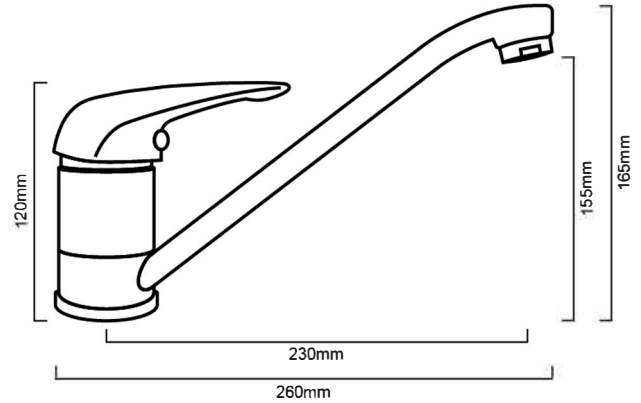

## DESCRIPTION

- Contemporary single lever sink mixer
- Durable ceramic disc cartridge with long lasting technology
- High gloss chrome on brass construction