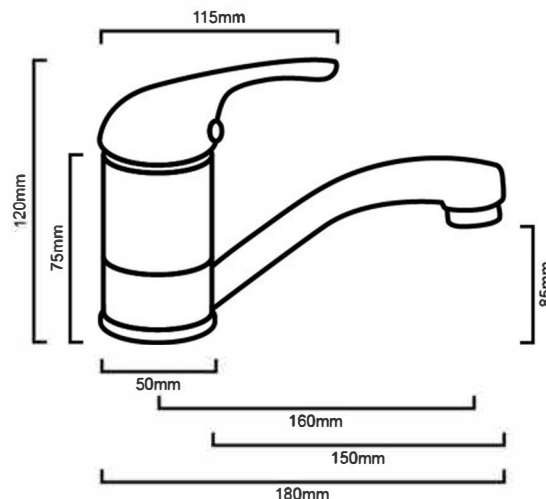

**TAQCORSBMC:**

**DESCRIPTION**

- Contemporary single lever swivel basin mixer
- Durable ceramic disc cartridge with long lasting technology
- High gloss chrome on brass construction

**WELS**

Wels LPM	7.5
Wels Licence Number	0134
Wels Registration Code	T20470
Wels Star Rating	4

**IMPORTANT NOTICE**

- It is strongly recommended that any cut-outs made to your bench top is made based on the individual product dimensions.
- The dimensions of all ceramic products may vary from size guidelines due to material properties and the handmade manufacturing process
- All pictures and drawings on this brochure are representational only, changes in the product may have occurred since time of print.
- All prices on this brochure and The Sink Warehouse website are subject to change without notice.