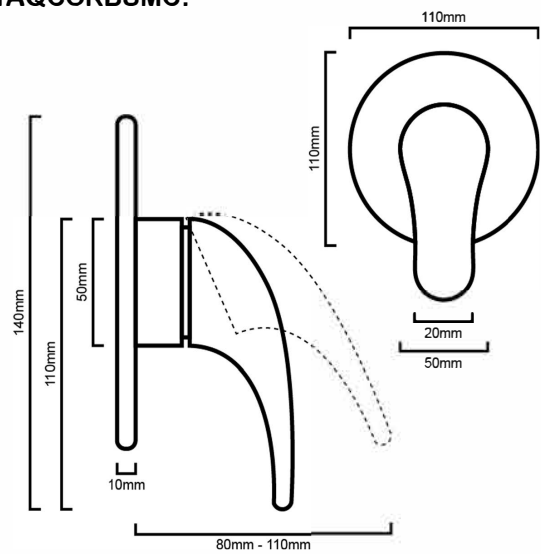

TAQCORBSMC:

WARRANTY

10 Year Cartridge Warranty/ 5 Year Replacement Warranty / 1 Year Parts & labour/
1 Year on Finishes
Product replacement does not include installation or removal of the original
product. Check product for damage before installation
- installing a damaged product voids warranty.

IMPORTANT NOTICE

It is strongly recommended that any cut-outs made to your bench top is made based
on the individual product dimensions.
All pictures and drawings on this brochure are representational only,
changes in the product may have occurred since time of print.
All prices on this brochure and The Sink Warehouse website are
subject to change without notice.

To contact The Sink Warehouse email us at info@sinkwarehouse.com.au