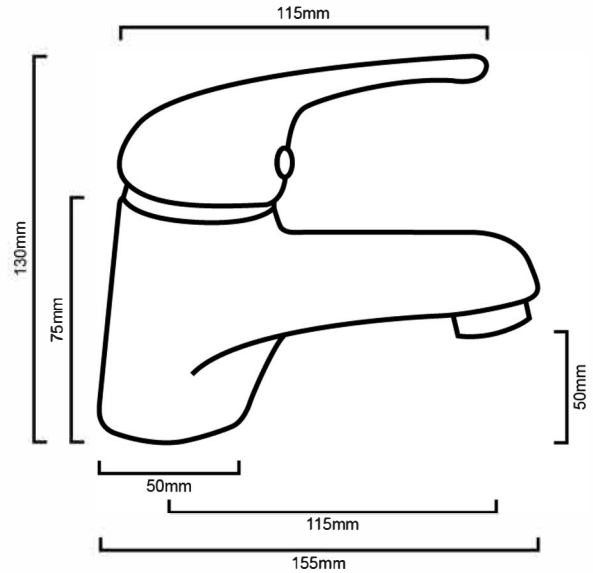

TAQLIABMC:

DESCRIPTION

- Contemporary single lever sink mixer
- Fixed spout
- Durable ceramic disc cartridge with long lasting technology
- High gloss chrome on brass construction

WELS

Wels LPM	5.5
Wels Lisence Number	0134
Wels Registration Code	T28251
Wels Star Rating	5

IMPORTANT NOTICE

- It is strongly recommended that any cut-outs made to your bench top is made based on the individual product dimensions.
- The dimensions of all ceramic products may vary from size guidelines due to material properties and the handmade manufacturing process
- All pictures and drawings on this brochure are representational only, changes in the product may have occurred since time of print.
- All prices on this brochure and The Sink Warehouse website are subject to change without notice.