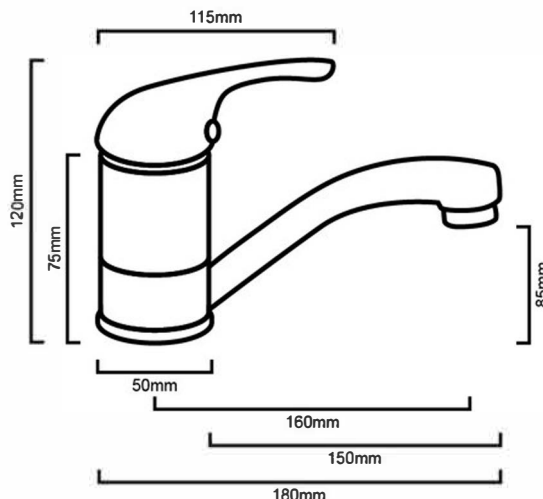

TAQCORSBMC:

DESCRIPTION

- Contemporary single lever basin mixer
- Durable ceramic disc cartridge with long lasting technology
- High gloss chrome on brass construction

WELS

Wels LPM	5.5
Wels Licence Number	0134
Wels Registration Code	T28251
Wels Star Rating	5

IMPORTANT NOTICE

- It is strongly recommended that any cut-outs made to your bench top is made based on the individual product dimensions.
- The dimensions of all ceramic products may vary from size guidelines due to material properties and the handmade manufacturing process
- All pictures and drawings on this brochure are representational only, changes in the product may have occurred since time of print.
- All prices on this brochure and The Sink Warehouse website are subject to change without notice.