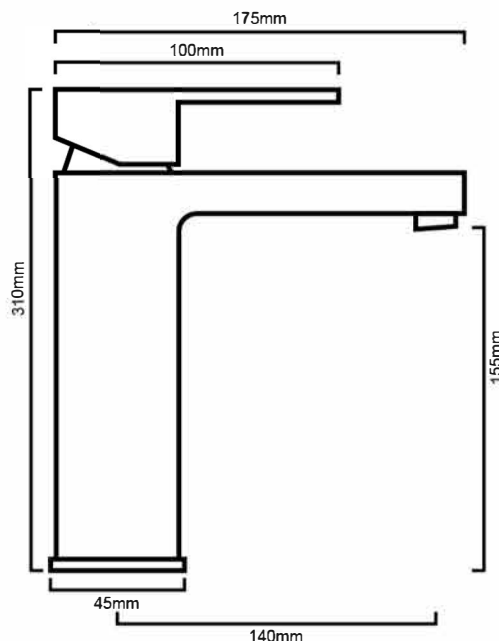

TAQLOBMEC:

DESCRIPTION

- Contemporary single lever basin mixer
- Durable ceramic disc cartridge with long lasting technology
- High gloss chrome on brass construction

WELS

Wels LPM	5.5
Wels Licence Number	0418
Wels Registration Code	T17126
Wels Star Rating	5

IMPORTANT NOTICE

- It is strongly recommended that any cut-outs made to your bench top is made based on the individual product dimensions.
- The dimensions of all ceramic products may vary from size guidelines due to material properties and the handmade manufacturing process
- All pictures and drawings on this brochure are representational only, changes in the product may have occurred since time of print.
- All prices on this brochure and The Sink Warehouse website are subject to change without notice.