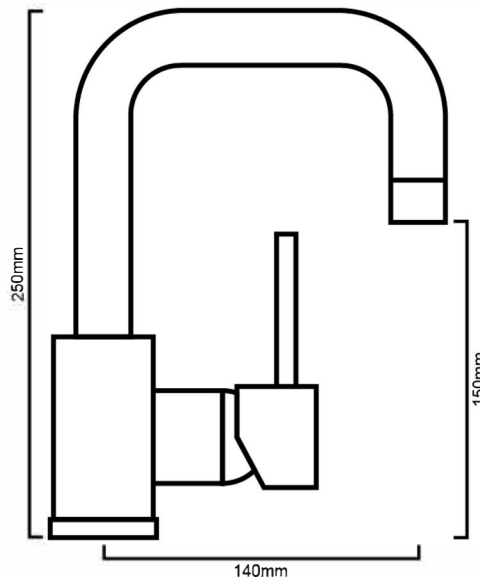

TAQBBMN:

DESCRIPTION

- Contemporary single lever gooseneck basin mixer
- Durable ceramic disc cartridge with long lasting technology
- High gloss chrome on brass construction

WELS

Wels LPM	6
Wels Licence Number	1163
Wels Registration Code	T13532
Wels Star Rating	5

IMPORTANT NOTICE

- It is strongly recommended that any cut-outs made to your bench top is made based on the individual product dimensions.
- The dimensions of all ceramic products may vary from size guidelines due to material properties and the handmade manufacturing process
- All pictures and drawings on this brochure are representational only, changes in the product may have occurred since time of print.
- All prices on this brochure and The Sink Warehouse website are subject to change without notice.