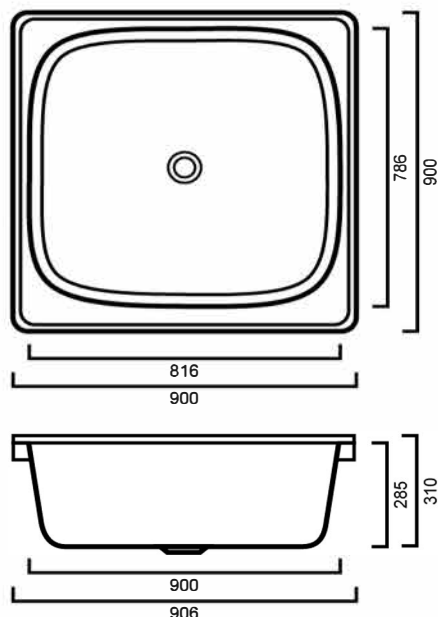

# SWTILLEY: SHOWER BASE/HIP BATH - INSET BATH

**SWTILLEY: 900mm x 900mm x 300mm**

## DIMENSIONS

Length: 900mm | Width: 900mm | Depth: 300mm

## DESCRIPTION

- Contemporary inset hip bath/ shower base
- 900mm long x 900mm wide x 300mm deep
- Center 40mm outlet
- Sanitary grade acrylic allows heat to be conserved in the bath for longer time periods
- This bath is an ideal size for young children
- Option for bath plug & waster available for an additional \$35