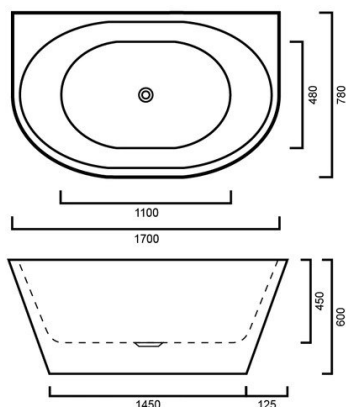

**SWSOFIA1700B**  
**SOFIA - BLACK FREESTANDING BATH 1700MM**

SWSOFIA1700: 1700mm x 780mm x 450/600mm

**DIMENSIONS**

Length: 1700mm | Width: 780mm | HEIGHT : 600mm

**DESCRIPTION**

- The Sofia is a contemporary back to wall free standing bath. It has a white thin edge providing a sleek look whilst giving a spacious and comfortable bathing experience.
- Made from Lucite™, the best quality acrylic available, Lucite allows heat to be conserved in the bath for longer time periods and is UV resistant.
- The Sofia is a contemporary, round, black & white, back to wall, free standing bath
- 1700mm long x 780mm wide x 600mm high
- Gross weight (includes packaging): 56kg | Bath weight: 43kg
- Thin lip edge providing a sleek look whilst still providing a spacious and comfortable bathing experience
- Combine with an elegant floor mounted mixer or wall mounted spout for a modern bathroom design
- Double-ended design
- Made from Lucite™, the best quality sanitary grade acrylic available, with a fiberglass shell
- Lucite allows heat to be conserved in the bath for longer time periods
- Center 40mm waste outlet
- Plug and waste is not included in the price of the bath and needs to be purchased additionally

**IMPORTANT NOTICE**

- The dimensions of all ceramic products may vary from size guidelines due to material properties and the handmade manufacturing process.
- All pictures and drawings on this brochure are representational only, changes in the product may have occurred since time of print.
- All prices on this brochure and The Sink Warehouse website are subject to change without notice.