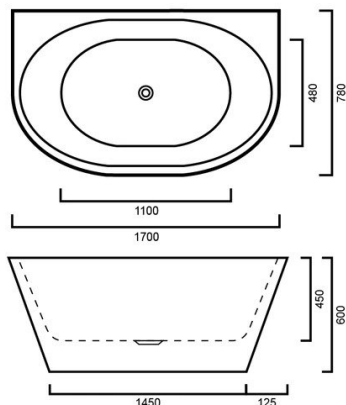

SWSOFIA1700
SOFIA - WHITE FREESTANDING BATH 1700MM

SWSOFIA1700: 1700mm x 780mm x 450/600mm

DIMENSIONS

Length: 1700mm | Width: 780mm | HEIGHT : 600mm

DESCRIPTION

- The Sofia is a contemporary back to wall free standing bath. It has a white thin edge providing a sleek look whilst giving a spacious and comfortable bathing experience.
- Made from Lucite™, the best quality acrylic available, Lucite allows heat to be conserved in the bath for longer time periods and is UV resistant.
- The Sofia is a contemporary, round, white, back to wall, free standing bath
- 1700mm long x 780mm wide x 600mm high
- Gross weight (includes packaging): 56kg | Bath weight: 43kg
- Thin lip edge providing a sleek look whilst still providing a spacious and comfortable bathing experience
- Combine with an elegant floor mounted mixer or wall mounted spout for a modern bathroom design
- Double-ended design
- Made from Lucite™, the best quality sanitary grade acrylic available, with a fiberglass shell
- Lucite allows heat to be conserved in the bath for longer time periods
- Center 40mm waste outlet
- Plug and waste is not included in the price of the bath and needs to be purchased additionally

IMPORTANT NOTICE

- The dimensions of all ceramic products may vary from size guidelines due to material properties and the handmade manufacturing process.
- All pictures and drawings on this brochure are representational only, changes in the product may have occurred since time of print.
- All prices on this brochure and The Sink Warehouse website are subject to change without notice.