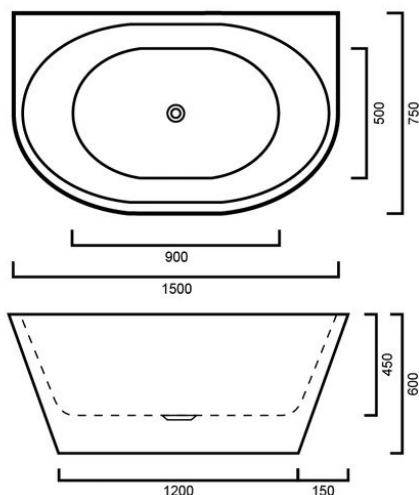

SWSOFIA1500B
SOFIA - BLACK FREESTANDING BATH 1500MM

SWSOFIA1500: 1500mm x 750mm x 450/600mm

DIMENSIONS

Length: 1500mm | Width: 750mm | HEIGHT : 600mm

DESCRIPTION

- The Sofia is a contemporary, round, black & white, back to wall, free standing bath
- 1500mm long x 750mm wide x 600mm high
- Gross weight (includes packaging): 51kg | Bath weight: 43kg
- Thin lip edge providing a sleek look whilst still providing a spacious and comfortable bathing experience
- Combine with an elegant floor mounted mixer or wall mounted spout for a modern bathroom design
- Double-ended design
- Made from Lucite™, the best quality acrylic available
- Lucite allows heat to be conserved in the bath for longer time periods
- Center 40mm waste outlet
- Plug and waste is not included in the price of the bath and needs to be purchased additionally

IMPORTANT NOTICE

- The dimensions of all ceramic products may vary from size guidelines due to material properties and the handmade manufacturing process.
- All pictures and drawings on this brochure are representational only, changes in the product may have occurred since time of print.
- All prices on this brochure and The Sink Warehouse website are subject to change without notice.