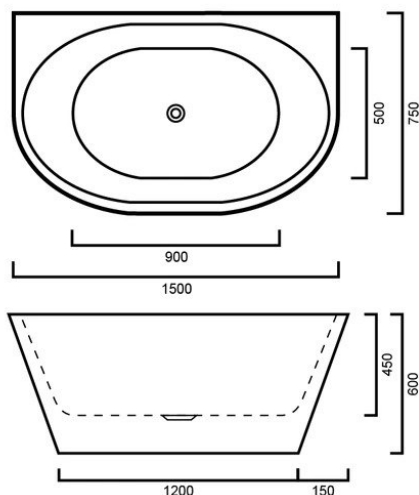

SWSOFIA1500
SOFIA - WHITE FREESTANDING BATH 1500MM

SWSOFIA1500: 1500mm x 750mm x 450/600mm

DIMENSIONS

Length: 1500mm | Width: 750mm | HEIGHT : 600mm

DESCRIPTION

- The Sofia is a contemporary, round, white, back to wall, free standing bath
- 1500mm long x 750mm wide x 600mm high
- Gross weight (includes packaging): 51kg | Bath weight: 43kg
- Thin lip edge providing a sleek look whilst still providing a spacious and comfortable bathing experience
- Combine with an elegant floor mounted mixer or wall mounted spout for a modern bathroom design
- Double-ended design
- Made from Lucite™, the best quality acrylic available
- Lucite allows heat to be conserved in the bath for longer time periods
- Center 40mm waste outlet
- Plug and waste is not included in the price of the bath and needs to be purchased additionally

IMPORTANT NOTICE

- The dimensions of all ceramic products may vary from size guidelines due to material properties and the handmade manufacturing process.
- All pictures and drawings on this brochure are representational only, changes in the product may have occurred since time of print.
- All prices on this brochure and The Sink Warehouse website are subject to change without notice.