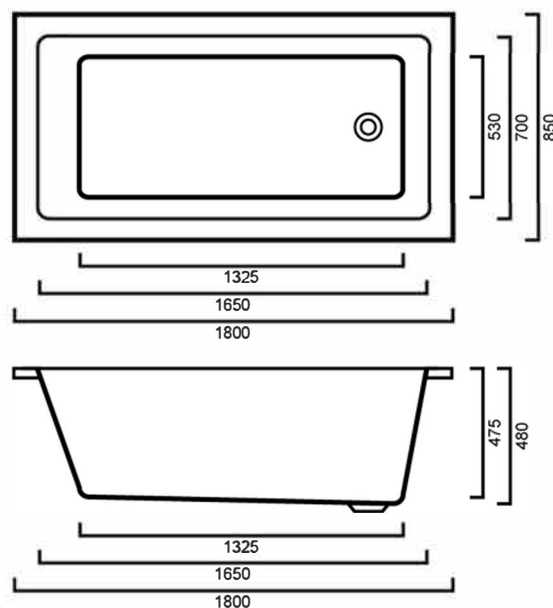

SWSHELLY1800: SHELLY 1800mm - INSET BATH

SWSHELLY1800: 1800mm x 850mm x 500mm

DIMENSIONS

Length: 1800mm | Width: 850mm | Depth: 500mm

DESCRIPTION

- Contemporary inset bath
- 1800mm long x 850mm wide x 500mm deep
- Offset 40mm outlet L/R
- Sanitary grade acrylic allows heat to be conserved in the bath for longer time periods
- Option for bath plug & waster available for an additional \$35

IMPORTANT NOTICE

- Waste not included
- It is strongly recommended that any cut-outs are made based on the individual product dimensions.
- All pictures and drawings on this brochure are representational only, changes in the product may have occurred since time of print.
- All prices on this brochure and The Sink Warehouse website are subject to change without notice.