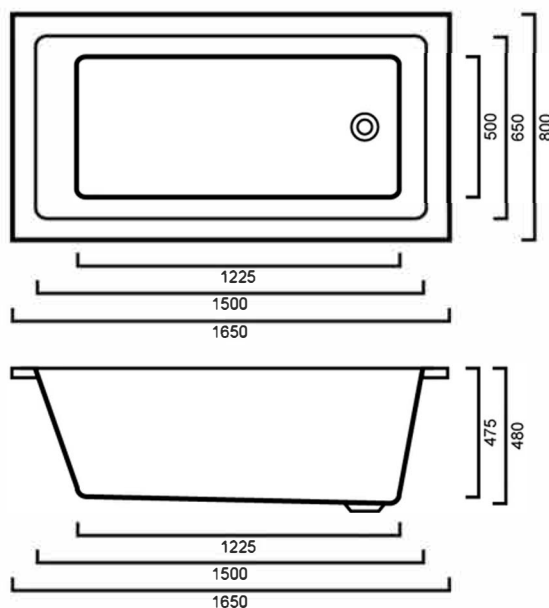

SWSHELLY1650: SHELLY 1650mm - INSET BATH

SWSHELLY1650: 1650mm x 800mm x 500mm

DIMENSIONS

Length: 1650mm | Width: 800mm | Depth: 500mm

DESCRIPTION

- Contemporary inset bath
- 1650mm long x 800mm wide x 500mm deep
- Offset 40mm outlet L/R
- Sanitary grade acrylic allows heat to be conserved in the bath for longer time periods
- Option for bath plug & waster available for an additional \$35

IMPORTANT NOTICE

- Waste not included
- It is strongly recommended that any cut-outs are made based on the individual product dimensions.
- All pictures and drawings on this brochure are representational only, changes in the product may have occurred since time of print.
- All prices on this brochure and The Sink Warehouse website are subject to change without notice.