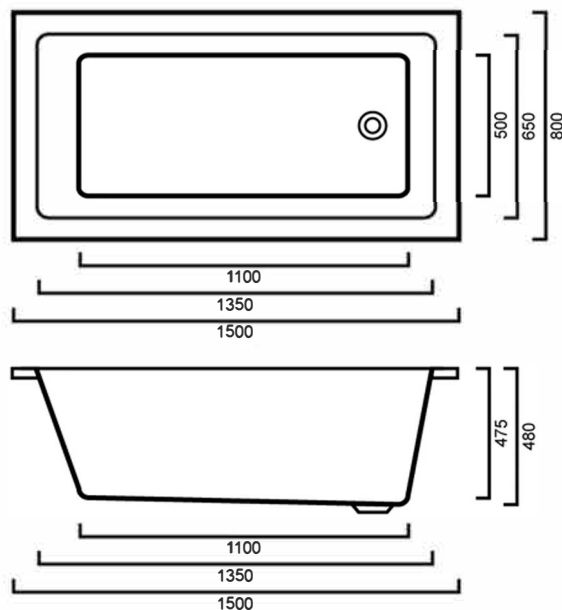

SWSHELLY1500: SHELLY 1500mm - INSET BATH

SWSHELLY1500: 1500mm x 800mm x 500mm

DIMENSIONS

Length: 1500mm | Width: 800mm | Depth: 500mm

DESCRIPTION

- Contemporary inset bath
- 1500mm long x 800mm wide x 500mm deep
- Offset 40mm outlet L/R
- Sanitary grade acrylic allows heat to be conserved in the bath for longer time periods
- Option for bath plug & waster available for an additional \$35

IMPORTANT NOTICE

- Waste not included
- It is strongly recommended that any cut-outs are made based on the individual product dimensions.
- All pictures and drawings on this brochure are representational only, changes in the product may have occurred since time of print.
- All prices on this brochure and The Sink Warehouse website are subject to change without notice.