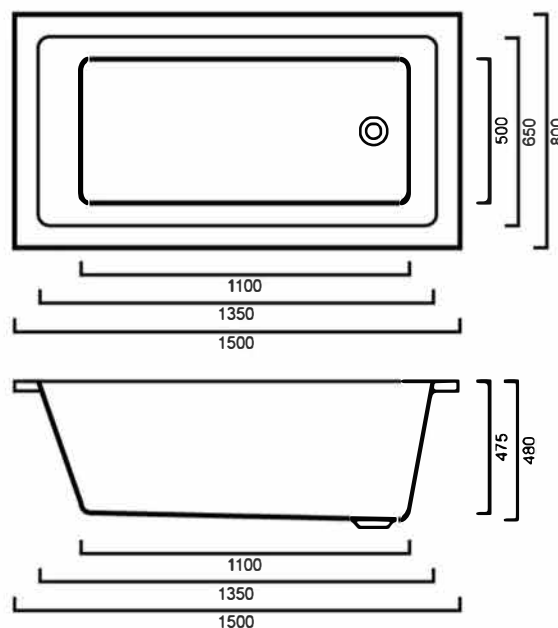

SWSHELLY1500(10JET): SHELLEY 1500mm - INSET SPA BATH

SWSHELLY1500: 1500mm x 800mm x 500mm

DIMENSIONS

Length: 1500mm | Width: 800mm | Depth: 500mm

DESCRIPTION

- Contemporary inset spa bath
- 1500mm long x 800mm wide x 500mm deep
- 10 jets are included with purchase
- Offset 40mm outlet L/R
- Sanitary grade acrylic allows heat to be conserved in the bath for longer time periods
- Option for bath plug & waster available for an additional \$35

IMPORTANT NOTICE

- Waste not included
- It is strongly recommended that any cut-outs are made based on the individual product dimensions.
- All pictures and drawings on this brochure are representational only, changes in the product may have occurred since time of print.
- All prices on this brochure and The Sink Warehouse website are subject to change without notice.