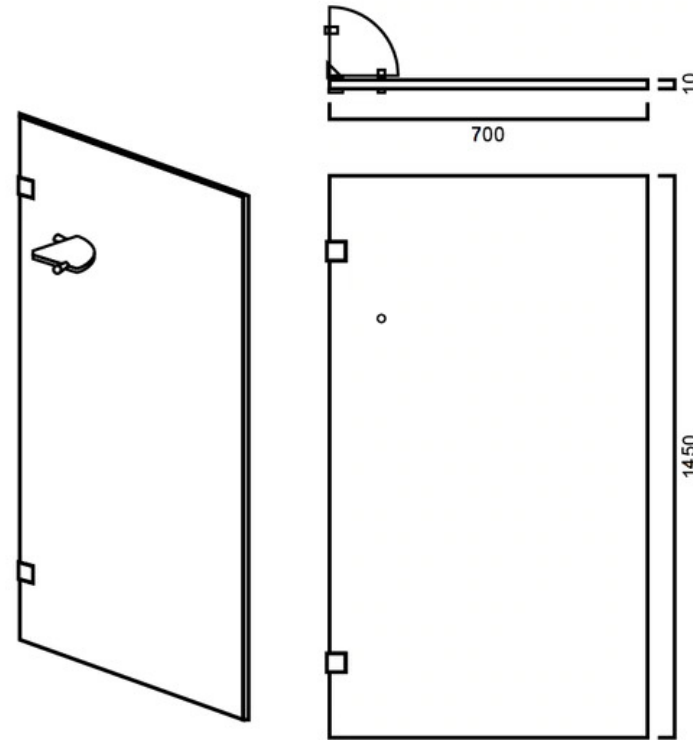

SWSBFIX : BATH SCREEN FIXED

SWSBFIX: 700mm x 1450mm

DIMENSION

700mm length x 1450mm height 10mm thick glass

DESCRIPTION

Contemporary fixed bath screen 700mm length x 1450mm height
Not suitable as shower screen