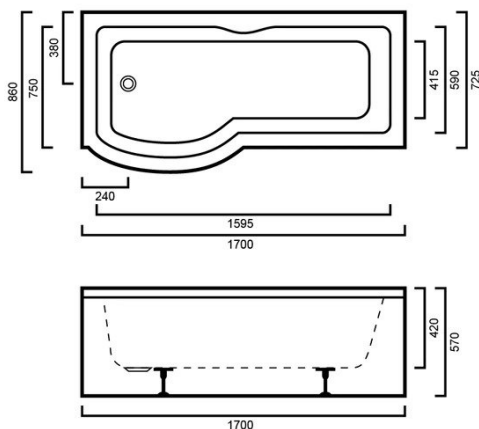

## SWPOMPEIIRH POMPEII - WHITE P-BATH (RIGHT-HAND)

SWPOMPEILH: 1700mm x 730mm x 580mm

### DIMENSIONS

Length: 1700mm | Width: 860mm | Height : 570mm

### DESCRIPTION

- The Pompeii P Bath is a modern, round, white, P-shaped bath
- 1700mm long x 860mm wide x 570mm high
- 850mm wide at head
- Includes a left hand shower screen - 1970mm high shower screen
- It is ergonomically designed to function as both a bath and shower. The P-shape provides more room to stretch out when bathing or to stand when showering
- Thin lip edge provides a sleek look whilst still providing a spacious and comfortable bathing experience
- Combine with an elegant floor mounted mixer or wall mounted spout for a modern bathroom design
- Made from Lucite™, the best quality acrylic available
- Lucite allows heat to be conserved in the bath for longer time periods
- Center 40mm waste outlet
- Plug and waste is not included in the price of the bath and needs to be purchased additionally