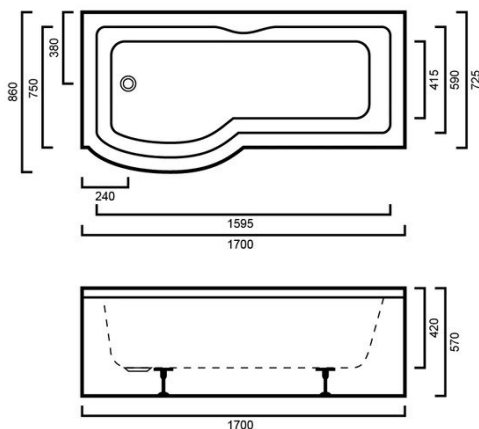

SWPOMPEILH POMPEII - WHITE P-BATH (L-HAND)

SWPOMPEILH: 1700mm x 730mm x 580mm

DIMENSIONS

Length: 1700mm | Width: 860mm | Height : 570mm

DESCRIPTION

- The Pompeii P Bath is a modern, round, white, P-shaped bath
- 1700mm long x 860mm wide x 570mm high
- 850mm wide at head
- Includes a left hand shower screen - 1970mm high shower screen
- It is ergonomically designed to function as both a bath and shower. The P-shape provides more room to stretch out when bathing or to stand when showering
- Thin lip edge provides a sleek look whilst still providing a spacious and comfortable bathing experience
- Combine with an elegant floor mounted mixer or wall mounted spout for a modern bathroom design
- Made from Lucite™, the best quality acrylic available
- Lucite allows heat to be conserved in the bath for longer time periods
- Center 40mm waste outlet
- Plug and waste is not included in the price of the bath and needs to be purchased additionally

IMPORTANT NOTICE

- The dimensions of all ceramic products may vary from size guidelines due to material properties and the handmade manufacturing process.
- All pictures and drawings on this brochure are representational only, changes in the product may have occurred since time of print.
- All prices on this brochure and The Sink Warehouse website are subject to change without notice.