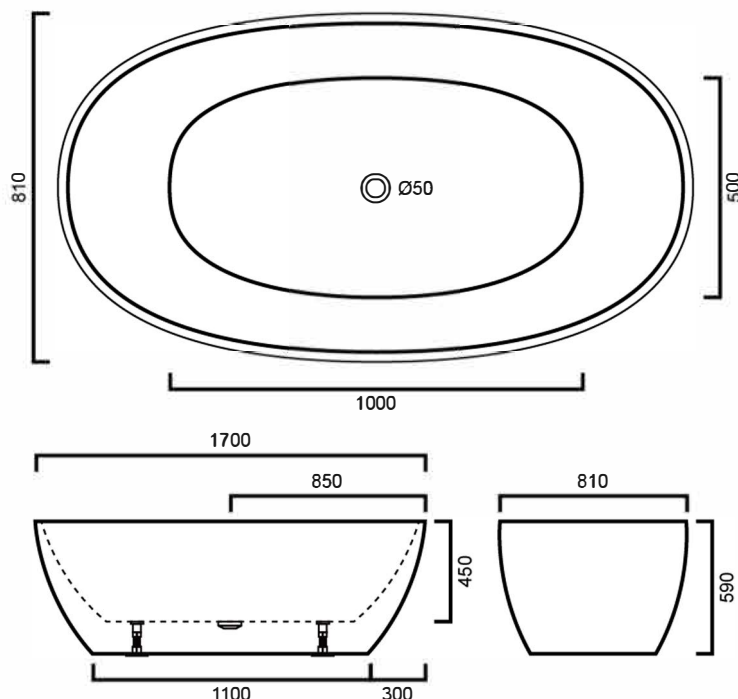

# SWOVAL1700B: OVAL 1700MM BLACK FREESTANDING BATH

**SWOVAL1700: 1700mm x 810mm x 590mm**

## DIMENSIONS

Length: 1700mm | Width: 810mm | Depth: 590mm

## DESCRIPTION

- Contemporary freestanding black bath
- 1700mm long x 810mm wide x 590mm deep
- Oval shape ensuring the most comfortable bathing experience for one or even two people
- Combine with an elegant floor mounted bath spout or wall mounted spout for a modern bathroom design
- Center 40mm outlet
- Sanitary grade acrylic allows heat to be conserved in the bath for longer time periods