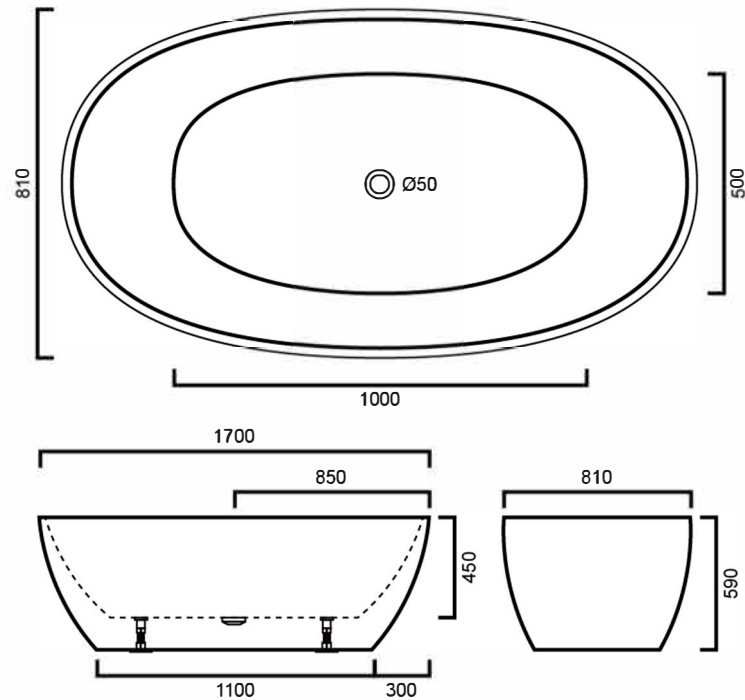

SWOVAL1700: OVAL 1700MM - FREESTANDING BATH

SWOVAL1700: 1700mm x 810mm x 590mm

DIMENSIONS

Length: 1700mm | Width: 810mm | Depth: 590mm

DESCRIPTION

- Contemporary freestanding black bath
- 1700mm long x 810mm wide x 590mm deep
- Oval shape ensuring the most comfortable bathing experience for one or even two people
- Combine with an elegant floor mounted bath spout or wall mounted spout for a modern bathroom design
- Center 40mm outlet
- Sanitary grade acrylic allows heat to be conserved in the bath for longer time periods