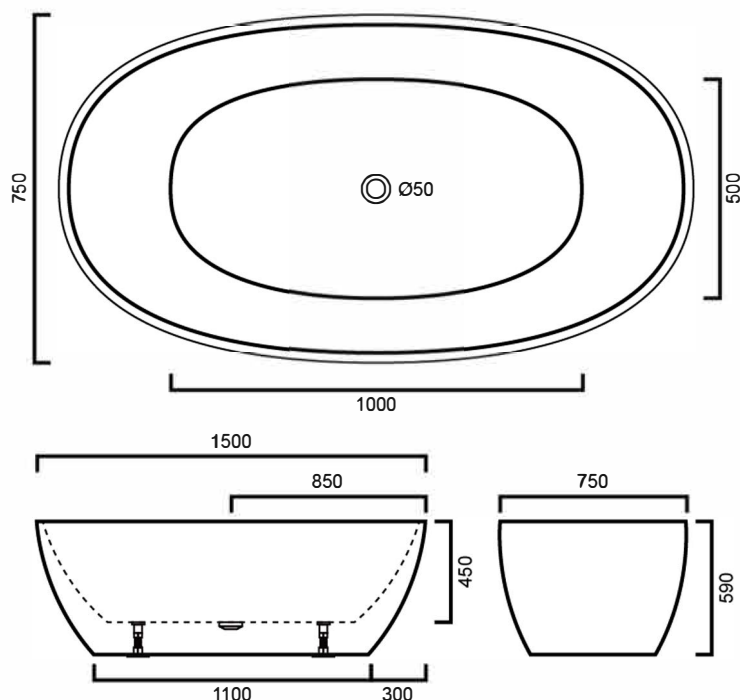

SWOVAL1500B: OVAL 1500MM BLACK FREESTANDING BATH

SWOVAL1500: 1500mm x 750mm x 590mm

DIMENSIONS

Length: 1500mm | Width: 750mm | Depth: 590mm

DESCRIPTION

- Contemporary freestanding black bath
- 1500mm long x 750mm wide x 590mm deep
- Oval shape ensuring the most comfortable bathing experience for one or even two people
- Combine with an elegant floor mounted bath spout or wall mounted spout for a modern bathroom design
- Center 40mm outlet
- Sanitary grade acrylic allows heat to be conserved in the bath for longer time periods