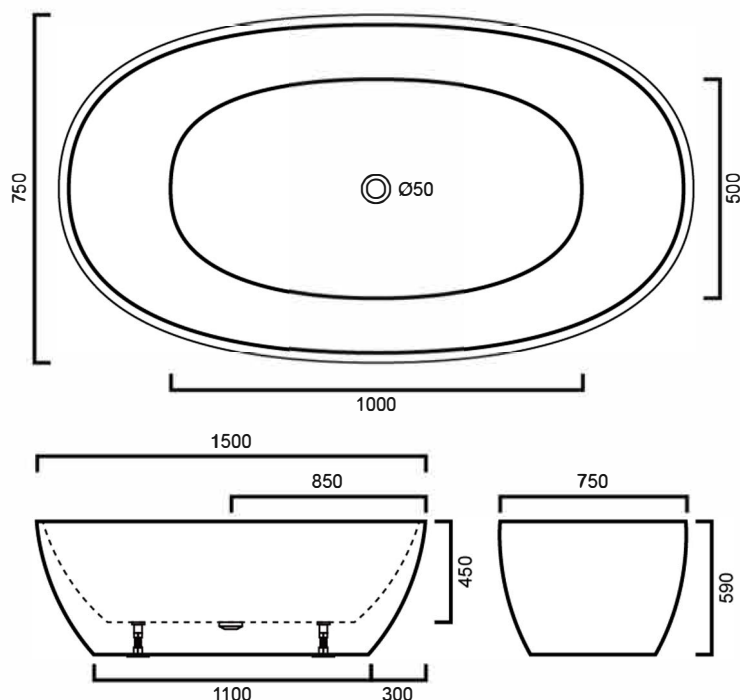

SWOVAL1500: OVAL 1500MM - FREESTANDING BATH

SWOVAL1500: 1500mm x 750mm x 590mm

DIMENSIONS

Length: 1500mm | Width: 750mm | Depth: 590mm

DESCRIPTION

- Contemporary freestanding bath
- 1500mm long x 750mm wide x 590mm deep
- Oval shape ensuring the most comfortable bathing experience for one or even two people
- Combine with an elegant floor mounted bath spout or wall mounted spout for a modern bathroom design
- Center 40mm outlet
- Sanitary grade acrylic allows heat to be conserved in the bath for longer time periods