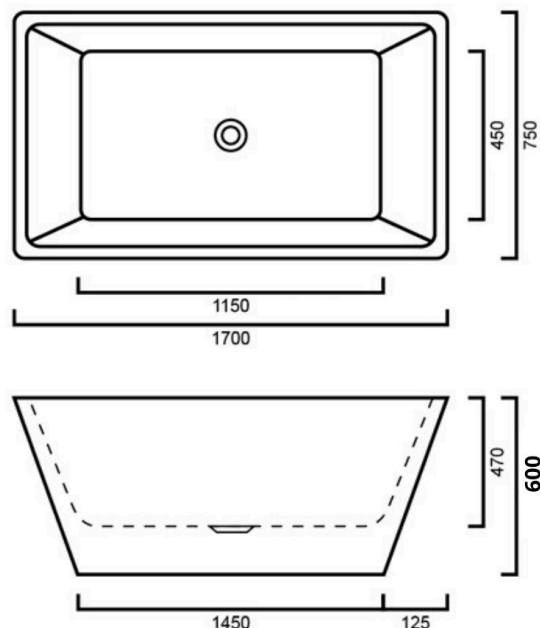

SWMILANO1700S: MILANO 1700MM - FREESTANDING BATH

SWMILANO1700S: 1700mm x 600mm x 600/450mm

DIMENSIONS

Length: 1700mm | Width: 600mm | Depth: 450/600mm

DESCRIPTION

- Contemporary freestanding bath
- 1700mm long x 600mm wide x 450/600mm deep
- Thin lip edge providing a sleek look whilst still providing a spacious and comfortable bathing experience
- Combine with an elegant floor mounted bath spout or wall mounted spout for a modern bathroom design
- Center 40mm outlet
- Sanitary grade acrylic allows heat to be conserved in the bath for longer time periods

IMPORTANT NOTICE

- Waste not included
- It is strongly recommended that any cut-outs are made based on the individual product dimensions.
- All pictures and drawings on this brochure are representational only, changes in the product may have occurred since time of print.
- All prices on this brochure and The Sink Warehouse website are subject to change without notice.