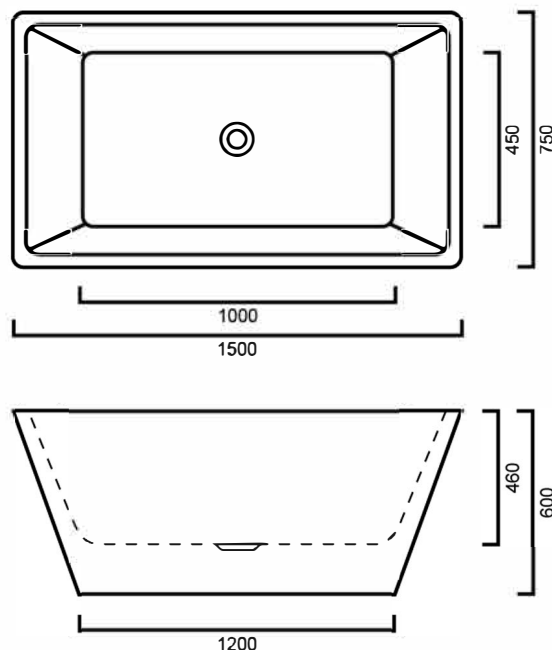

# SWMILANO1500S: MILANO 1500MM - FREESTANDING BATH

SWMILANO1500S: 1500mm x 750mm x 450/600mm

## DIMENSIONS

Length: 1500mm | Width: 750mm | Depth: 450/600mm

## DESCRIPTION

- Contemporary freestanding bath
- 1500mm long x 750mm wide x 450/600mm deep
- Thin lip edge providing a sleek look whilst still providing a spacious and comfortable bathing experience
- Combine with an elegant floor mounted bath spout or wall mounted spout for a modern bathroom design
- Center 40mm outlet
- Sanitary grade acrylic allows heat to be conserved in the bath for longer time periods