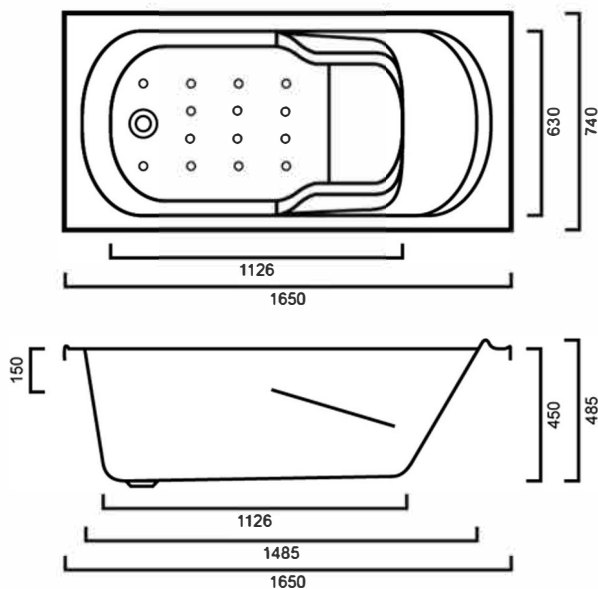

SWMADISON1650: MADISON 1650mm - INSET BATH

SWMADISON1650: 1650mm x 740mm x 450mm

DIMENSIONS

Length: 1650mm | Width: 740mm | Depth: 450mm

DESCRIPTION

- Contemporary inset bath
- 1650mm long x 740mm wide x 450mm deep
- Offset 40mm outlet L/R
- Sanitary grade acrylic allows heat to be conserved in the bath for longer time periods
- Option for bath plug & waster available for an additional \$35

IMPORTANT NOTICE

- Waste not included
- It is strongly recommended that any cut-outs are made based on the individual product dimensions.
- All pictures and drawings on this brochure are representational only, changes in the product may have occurred since time of print.
- All prices on this brochure and The Sink Warehouse website are subject to change without notice.