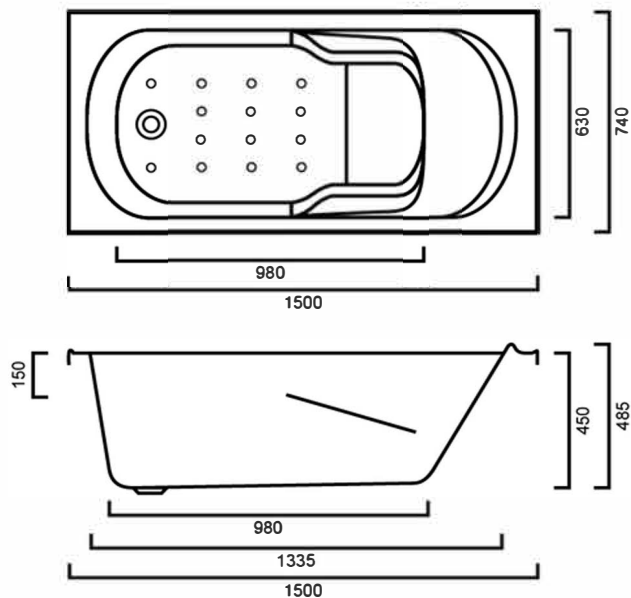

SWMADISON1500: MADISON

1500mm - INSET BATH

SWMADISON1500: 1500mm x 740mm x 450mm

DIMENSIONS

Length: 1500mm | Width: 740mm | Depth: 450mm

DESCRIPTION

- Contemporary inset bath
- 1500mm long x 740mm wide x 450mm deep
- Offset 40mm outlet L/R
- Sanitary grade acrylic allows heat to be conserved in the bath for longer time periods
- Option for bath plug & waster available for an additional \$35

IMPORTANT NOTICE

- Waste not included
- It is strongly recommended that any cut-outs are made based on the individual product dimensions.
- All pictures and drawings on this brochure are representational only, changes in the product may have occurred since time of print.
- All prices on this brochure and The Sink Warehouse website are subject to change without notice.