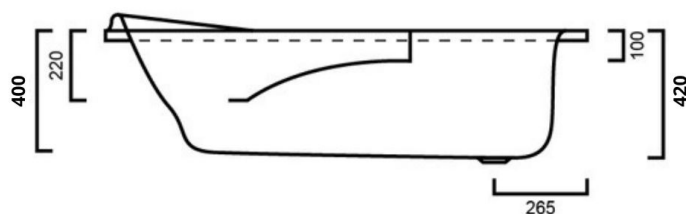

SWGILLY1380: GILLY 1380mm - INSET BATH

SWGILLY1380: 1380mm x 690mm x 420mm

DIMENSIONS

Length: 1380mm | Width: 690mm | Depth: 420mm

DESCRIPTION

- Contemporary inset bath
- 1380mm long x 690mm wide x 420mm deep
- Offset 40mm outlet L/R
- Sanitary grade acrylic allows heat to be conserved in the bath for longer time periods
- Option for bath plug & waster available for an additional \$35