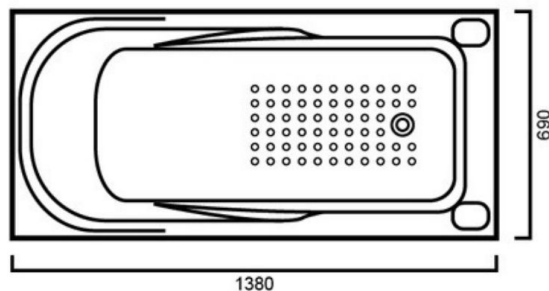

SWGILLY1380: GILLY 1380mm - INSET BATH

SWGILLY1380: 1380mm x 690mm x 420mm

DIMENSIONS

Length: 1380mm | Width: 690mm | Depth: 420mm

DESCRIPTION

- Contemporary inset bath
- 1380mm long x 690mm wide x 420mm deep
- Offset 40mm outlet L/R
- Sanitary grade acrylic allows heat to be conserved in the bath for longer time periods
- Option for bath plug & waster available for an additional \$35