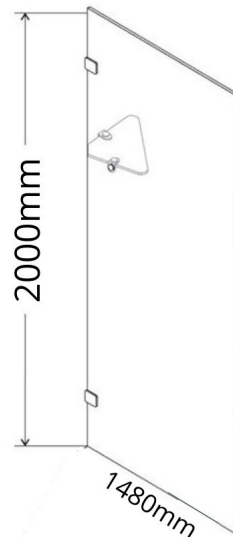

# SWFRRETURN15 · FRAMELESS SHOWER PANEL 1500MM

**SWFRRETURN15: 1480mm (L) x 10mm (W) x 2000mm (H)**

## FRAMELESS SUPPORT KIT

COMES WITH EVERY FRAMELESS PURCHASE

**BECOMES 1500mm (L) WITH SEAL**

## DESCRIPTION

Contemporary shower screen  
1500mm length x 2000mm height  
10mm thick glass  
Includes corner corner shelves

Please note: Shower screen are not available for sale online

5 Year Replacement Warranty / Glass not included  
Product replacement does not include installation or removal of the original product. Check product for damage before installation  
- installing a damaged product voids warranty.