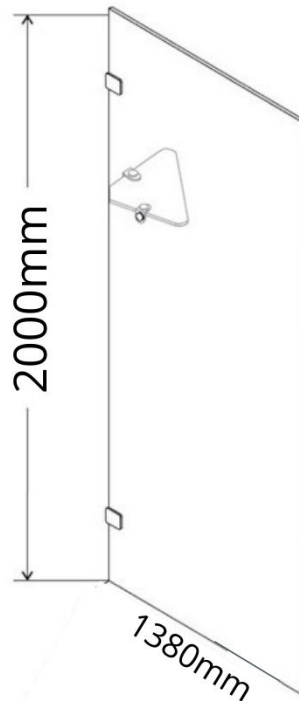

SWFRRETURN14 : FRAMELESS SHOWER PANEL 1400MM

SWFRRETURN14: 1380mm (L) x 10mm (W) x 2000mm (H)

FRAMELESS SUPPORT KIT

COMES WITH EVERY FRAMELESS PURCHASE

BECOMES 1400mm (L) WITH SEAL

DESCRIPTION

Contemporary shower screen
1400mm length x 2000mm height
10mm thick glass
Includes corner corner shelves