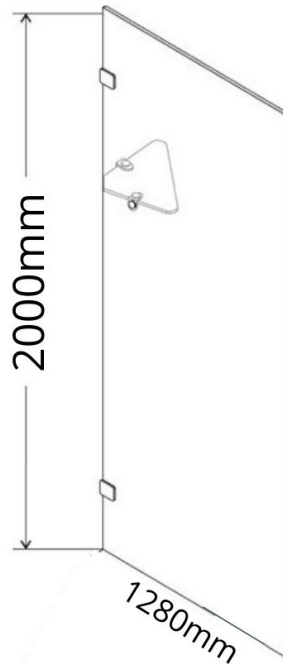

# SWFRRETURN13 · FRAMELESS SHOWER PANEL 1300MM

**SWFRRETURN13: 1280mm (L) x 10mm (W) x 2000mm (H)**

## FRAMELESS SUPPORT KIT

COMES WITH EVERY FRAMELESS PURCHASE

## BECOMES 1300mm (L) WITH SEAL

### DESCRIPTION

Contemporary shower screen  
1300mm length x 2000mm height  
10mm thick glass  
Includes corner corner shelves

Please note: Shower screen are not available for sale online

5 Year Replacement Warranty / Glass not included  
Product replacement does not include installation or removal of the original product. Check product for damage before installation  
- installing a damaged product voids warranty.