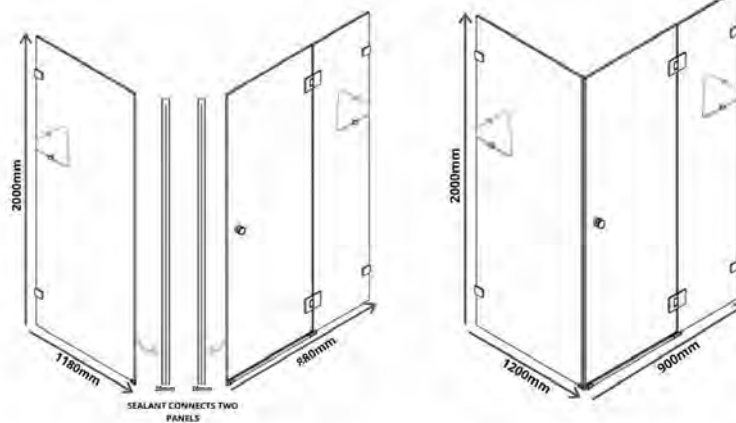

# SWFRRETURN12 + SWFRDOOR09 · FRAMELESS SHOWER CUBICLE 1200MM

## FRAMELESS SUPPORT KIT

COMES WITH EVERY FRAMELESS PURCHASE

**SWFRDOOR09/SWRETURN12: 1200mm (L) x 900mm (W) x 2000mm (H)**

## DESCRIPTION

Contemporary shower screen  
 1200mm length x 900mm width x 2000mm height 10mm thick glass  
 Includes two corner corner shelves  
 Shower has magnetic seal which provides you a safer entry and close of shower, this magnetic seal makes your experience both safer as well as requiring less maintenance than traditional shower door arches