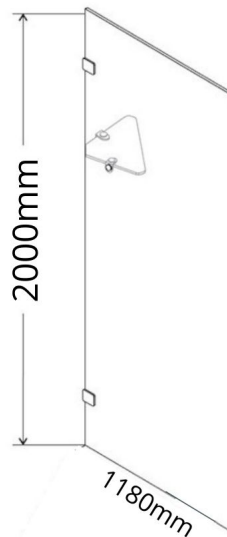

SWFRRETURN12 · FRAMELESS SHOWER PANEL 1200MM

WARRANTY

SWFRRETURN12: 1180mm (L) x 10mm (W) x 2000mm (H)

FRAMELESS SUPPORT KIT

COMES WITH EVERY FRAMELESS PURCHASE

BECOMES 1200mm (L) WITH SEAL

DESCRIPTION

Contemporary shower screen
1180mm length x 2000mm height - made to fit 1200mm x 2000mm
10mm thick glass
Includes corner shelves